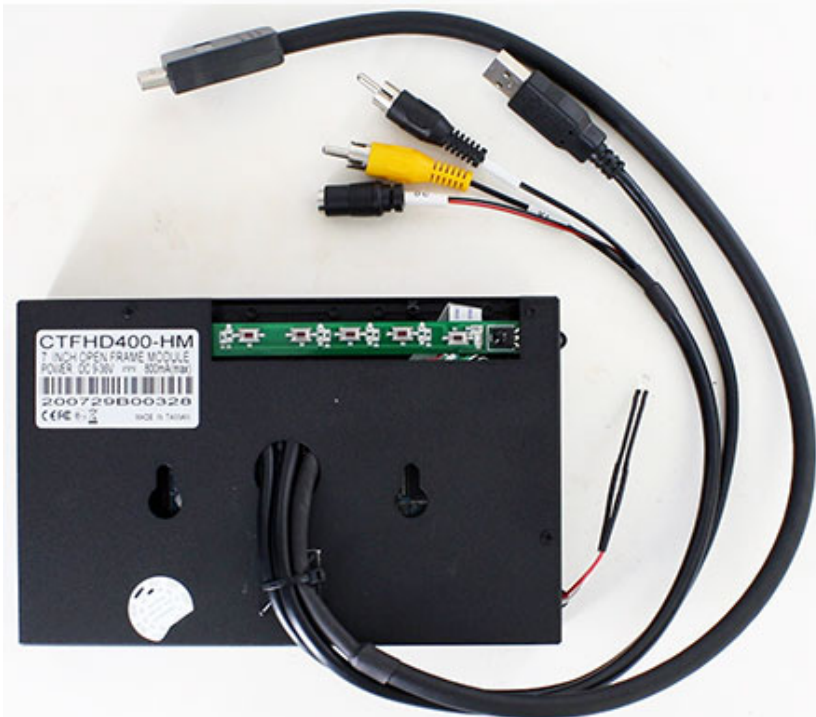

359.00 EUR  
incl. 19% VAT, plus [shipping](#)

- High brightness !
- Auto Power On !
- 1000 nits ! 1024x600 !
- Open-Frame !

**Support:**  [Drawing](#)

With the new Open-Frame TFT display-series from CarTFT you get back control : The ruggedized metal frame enables you a stable installation. The single modules (Mainboard, Touchscreen controller, Power inverter and button-frame) can be screwed off from the rear side and being positioned elsewhere. This way you can install the connector cables more easier and the display thickness shrinks also.

- Speakers
- Different cable lengths
- Other display models/sizes
- Touchscreen RS232 instead of USB
- Other connector types
- [...] Ask us !

**Additional informations :**

The CTFHD400-HM delivers an impressive 1000 cd/m2 light output – a light level that places it at the very top end of the market in terms of brightness. This light output is achieved with no increase in power consumption over previous models. The model is an active matrix transmissive TFT that offer robust industrial quality and performance with a wide operating temperature range of -30°C to 80°C.

<i>Screen size</i>	7" digital
<i>Aspect Ratio</i>	16:9 wide TFT screen
<i>Dot Resolution</i>	3072x600= 1,843,200 dots
<i>Physical Resolution</i>	1024x600
<i>Supported Resolutions</i>	640x480-1920x1080 @60/70/75Hz Recommended 1024x600@60Hz
<i>Color configuration</i>	RGB stripe
<i>Brightness</i>	1000 nits
<i>Contrast</i>	700:1
<i>Viewing angle (L/R/T/B)</i>	75/75/70/75°
<i>Operating temperature</i>	-30°C to 80°C
<i>Power input</i>	DC 9-36V
<i>Power consumption</i>	max. 8W